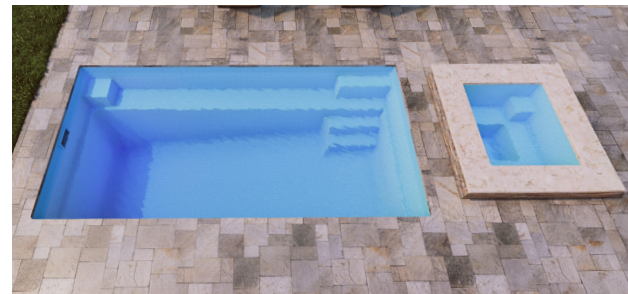

Presented in Oasis

The Spring

Create a peaceful sanctuary in your own home. This thoughtfully designed spa blends comfort, functionality, and relaxation, offering a rejuvenating experience that nurtures both body and mind.

The open, rectangular seating layout allows for a soothing water massage that helps melt away stress, while the addition of the optional Overflow gently streams into your pool, enhancing the tranquil atmosphere. Compact yet elegant, this spa seamlessly elevates your outdoor space, bringing harmony and beauty to your pool area or outdoor landscaping.

Wrap-around Seating

Entry/Exit Step

Footwell

Sizes

1.80m (L) x 1.60m (W) | Flat Bottom Depth 0.90m

Size Note: Dimensions are of the spa only and may be rounded.

Spa Features

- 1 Wrap-around Seating
- 2 Entry/Exit Step
- 3 Footwell
- 4 Customisable Jet Placement

Stand Alone Spa

Offering unparalleled relaxation with contemporary style, the addition of a stand alone Nexus Pools Spa alongside your Nexus Pools swimming pool transforms your backyard into your own personal sanctuary. Integrate luxury and functionality throughout your landscape to enhance your outdoor living experience for the whole family.