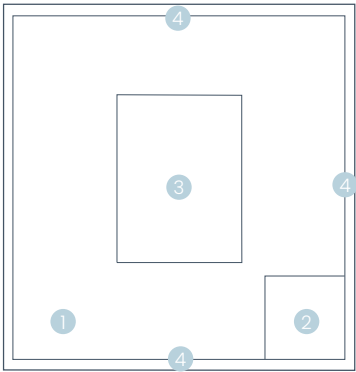

Wrap-around Seating

Entry/Exit Step

Footwell

Sizes

1.80m (L) x 1.60m (W) | Flat Bottom Depth 0.90m

Size Note: Dimensions are of the spa only and may be rounded.

Spa Features

- 1 Wrap-around Seating
- 2 Entry/Exit Step
- 3 Footwell
- 4 Customisable Jet Placement