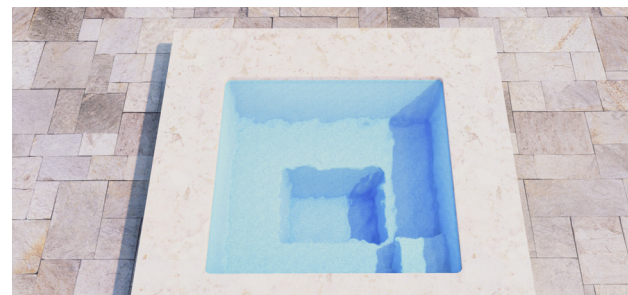

Presented in Oasis

The Spring

Create a peaceful sanctuary in your own home. This thoughtfully designed spa blends comfort, functionality, and relaxation, offering a rejuvenating experience that nurtures both body and mind.

The open, rectangular seating layout allows for a soothing water massage that helps melt away stress, while the addition of the optional Overflow gently streams into your pool, enhancing the tranquil atmosphere. Compact yet elegant, this spa seamlessly elevates your outdoor space, bringing harmony and beauty to your pool area or outdoor landscaping.

Wrap-around Seating

Entry/Exit Step

Footwell

Sizes

1.80m (L) x 1.60m (W) | Flat Bottom Depth 0.90m

Size Note: Dimensions are of the spa only and may be rounded.

Spa Features

- 1 Wrap-around Seating
- 2 Entry/Exit Step
- 3 Footwell
- 4 Customisable Jet Placement

Stand Alone Spa

Offering unparalleled relaxation with contemporary style, the addition of a stand alone Nexus Pools Spa alongside your Nexus Pools swimming pool transforms your backyard into your own personal sanctuary. Integrate luxury and functionality throughout your landscape to enhance your outdoor living experience for the whole family.