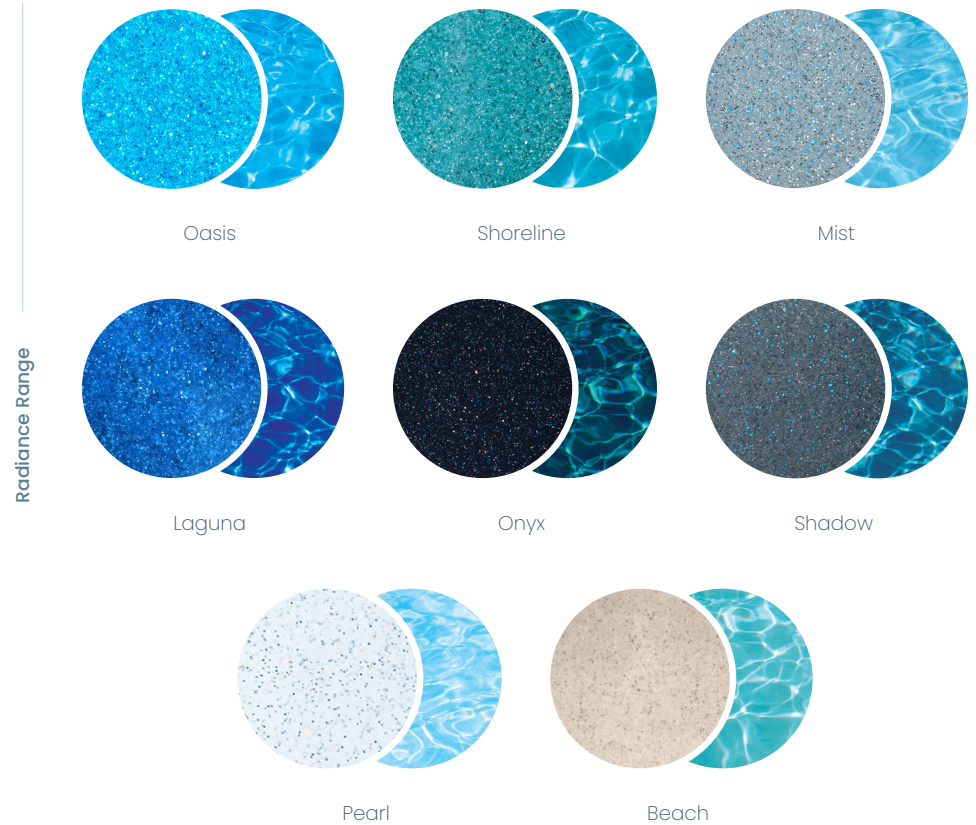

Colour Range

Featuring industry leading colour technology from allnex, Nexus Pools' colour selection will set the tone in capturing memories and enhancing special life moments.

Colour Note: Colours are examples and are artist impressions only. Colours may vary from the finished product.