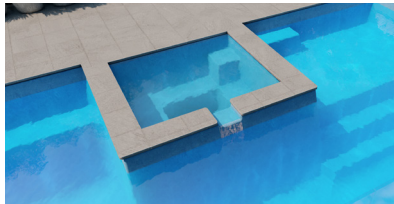

A convenient seating area is located on either side of The Muse, with a bench seat and handy entry step on one side and a splash deck with cascading steps to the flat bottom, L-shaped swim corridor on the opposite side. Opportunity abounds with plenty of spaces to cool down and lounge with the entire family. Discover the art of relaxation with The Muse with Spa.

Pool Features

- 1 Flush Spa
- 2 Wrap-around Safety Ledge
- 3 Dual Entry Steps
- 4 Bench Seat
- 5 Flat Bottom Floor
- 6 Splash Deck
- 7 Swimming Corridor
- 8 Steps into Pool

Spa Features

- 1 Spa Entry Step
- 2 Wrap-around Seat
- 3 Spa Footwell
- 4 Spill-over Ledge