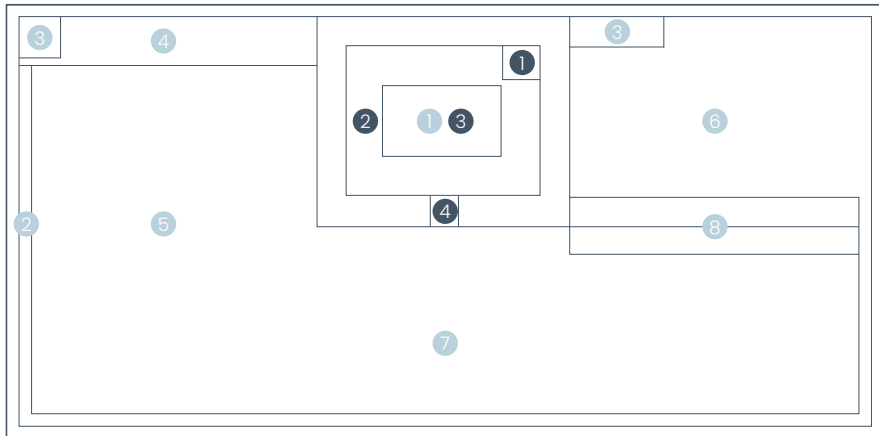

A convenient seating area is located on either side of The Muse, with a bench seat and handy entry step on one side and a splash deck with cascading steps to the flat bottom, L-shaped swim corridor on the opposite side. Opportunity abounds with plenty of spaces to cool down and lounge with the entire family. Discover the art of relaxation with The Muse with Spa.

Presented in Oasis

Flush Spa

Splash Deck

Flat Bottom Floor

Sizes

7.60m (L) x 3.80m (W) | Depth 1.40m

6.10m (L) x 3.80m (W) | Depth 1.40m

Spa Size 1.70m (L) x 1.40m (W) | Depth 0.95m

Pool Features

- 1 Flush Spa
- 2 Wrap-around Safety Ledge
- 3 Dual Entry Steps
- 4 Bench Seat
- 5 Flat Bottom Floor
- 6 Splash Deck
- 7 Swimming Corridor
- 8 Steps into Pool

Spa Features

- 1 Spa Entry Step
- 2 Wrap-around Seat
- 3 Spa Footwell
- 4 Spill-over Ledge