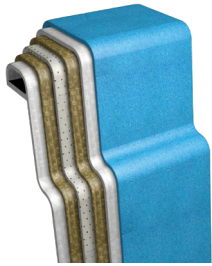

A convenient seating area is located on either side of The Muse, with a bench seat and handy entry step on one side and a splash deck with cascading steps to the flat bottom, L-shaped swim corridor on the opposite side. Opportunity abounds with plenty of spaces to cool down and lounge with the entire family. Discover the art of relaxation with The Muse with Spa.

Presented in Oasis

Flush Spa

Splash Deck

Flat Bottom Floor

Sizes

7.60m (L) x 3.80m (W) | Depth 1.40m

6.10m (L) x 3.80m (W) | Depth 1.40m

Spa Size 1.70m (L) x 1.40m (W) | Depth 0.95m

Size Note: Dimensions are of the pool shell only and may be rounded.

Materials

Nexus Pools are built using high-performance, corrosive-resistant vinyl ester resin within all layers of application, providing the highest level of structural integrity and protection against osmosis.

Pool Features

- 1 Flush Spa
- 2 Wrap-around Safety Ledge
- 3 Dual Entry Steps
- 4 Bench Seat
- 5 Flat Bottom Floor
- 6 Splash Deck
- 7 Swimming Corridor
- 8 Steps into Pool

Spa Features

- 1 Spa Entry Step
- 2 Wrap-around Seat
- 3 Spa Footwell
- 4 Spill-over Ledge