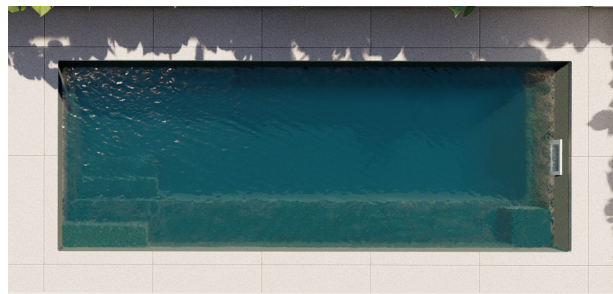

The Journey

The Journey is a plunge pool which emerges as an outstanding solution that turns space limitations into opportunities.

Its narrow design is a testament to ingenuity, tailored to fit comfortably into smaller areas without compromising on impact or functionality. Dual access points enhance the pool's accessibility to the full-length bench seat that stretches from entry point to entry point. Steps cascade down into the shallow end, inviting swimmers into an unobstructed swimming corridor.

The Journey embodies the idea that limited space doesn't equate to compromise. The narrow expanse transforms backyards into captivating aquatic havens, where relaxation and recreation coexist harmoniously.

Sizes

5.00m (L) x 2.40m (W) | Min Depth 1.10m • Max Depth 1.50m

6.10m (L) x 2.40m (W) | Min Depth 1.10m • Max Depth 1.60m

Size Note: Dimensions are of the pool shell only and may be rounded.