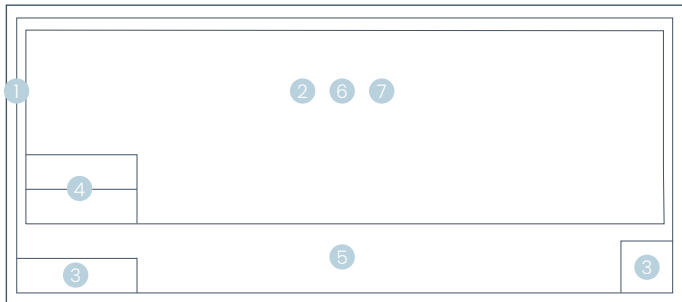

Bench Seat

Plunge Pool

Sloped Pool Floor

Sizes

5.00m (L) x 2.40m (W) | Min Depth 1.10m • Max Depth 1.50m

6.10m (L) x 2.40m (W) | Min Depth 1.10m • Max Depth 1.60m

Size Note: Dimensions are of the pool shell only and may be rounded.

Pool Features

- 1 Wrap-around Safety Ledge
- 2 Sloping Pool Floor
- 3 Dual Entry Steps
- 4 Steps into Pool
- 5 Full Length Bench Seat
- 6 Swimming Corridor
- 7 Plunge Pool

Colour Range

Featuring industry leading colour technology from allnex, Nexus Pools' colour selection will set the tone in capturing memories and enhancing special life moments.