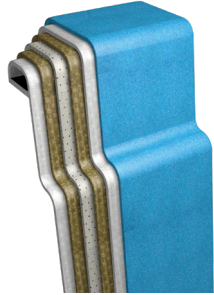

Bench Seat

Plunge Pool

Sloped Pool Floor

Sizes

5.00m (L) x 2.40m (W) | Min Depth 1.10m • Max Depth 1.50m

6.10m (L) x 2.40m (W) | Min Depth 1.10m • Max Depth 1.60m

Size Note: Dimensions are of the pool shell only and may be rounded.

Presented in
Nebula

Materials

Nexus Pools are built using high-performance, corrosive-resistant vinyl ester resin within all layers of application, providing the highest level of structural integrity and protection against osmosis. We stand behind our products 100% and offer an industry-leading Lifetime Structural Warranty and a Lifetime Structural Osmosis Warranty.

Pool Features

- 1 Wrap-around Safety Ledge
- 2 Sloping Pool Floor
- 3 Dual Entry Steps
- 4 Steps into Pool
- 5 Full Length Bench Seat
- 6 Swimming Corridor
- 7 Plunge Pool

Colour Range

Featuring industry leading colour technology from allnex, Nexus Pools' colour selection will set the tone in capturing memories and enhancing special life moments.