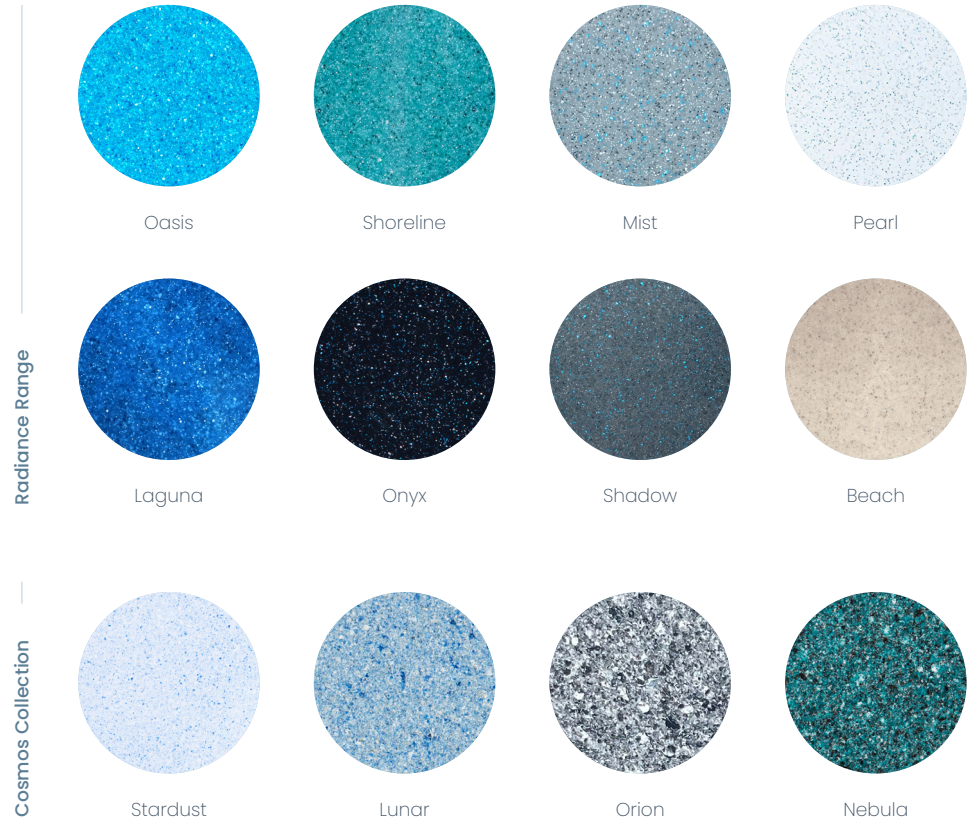

Colour Note: Colours are examples and are artist impressions only. Colours may vary from the finished product.

Connect With Us

To learn more about the Nexus Pools range, contact your authorised dealership today!