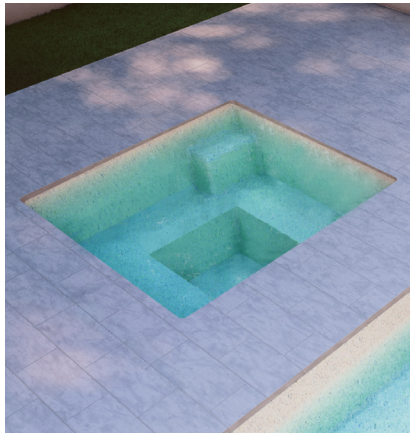

Sizes

2.05m (L) x 2.05m (W) | Flat Bottom Depth 0.90m

Size Note: Dimensions are of the spa shell only and may be rounded.

The Haven

with Overflow

Embodying modern elegance, The Haven with Overflow transforms your outdoor space into a sanctuary of serenity.

The spacious, open square seating invites you to unwind, while the serene waterfall serves as a calming feature creating a soothing sensory experience. Let the sound of the gentle flow of water calm your nerves and while indulging in a warm therapeutic jet massage, nurturing your body, calming your mind, and restoring your spirit. This harmonious blend of design and function invites deep relaxation, making it the perfect retreat for the promotion of wellness.

Sizes

2.05m (L) x 2.05m (W) | Flat Bottom Depth 0.90m

Size Note: Dimensions are of the spa shell only and may be rounded.

Spa Features

- 1 Wrap-around Seating
- 2 Entry/Exit Step
- 3 Footwell
- 4 Customisable Jet Placement
- 5 Optional Overflow

Stand Alone Spa

Offering unparalleled relaxation with contemporary style, the addition of a stand alone Nexus Pools Spa alongside your Nexus Pools swimming pool transforms your backyard into your own personal sanctuary. Integrate luxury and functionality throughout your landscape to enhance your outdoor living experience for the whole family.