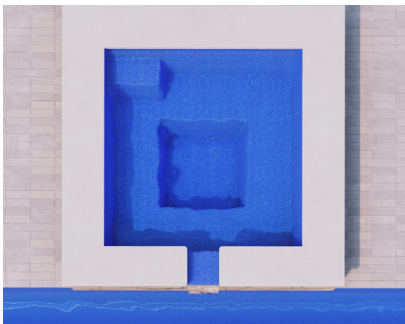

The Haven

Designed to feature comfort, spaciousness and modern elegance, this expansive square spa invites you to fully immerse yourself in the luxurious embrace of The Haven.

Surrender to the calming flow of therapeutic warm water massage, as each soothing jet works in harmony to release tension and promote relaxation. Surrounded by a serene atmosphere, let the spa become your personal retreat and become a haven to unwind, restore, and escape into a state of peaceful tranquility.

Sizes

2.05m (L) x 2.05m (W) | Flat Bottom Depth 0.90m

Size Note: Dimensions are of the spa shell only and may be rounded.

The Haven

with Overflow

Embodying modern elegance, The Haven with Overflow transforms your outdoor space into a sanctuary of serenity.

The spacious, open square seating invites you to unwind, while the serene waterfall serves as a calming feature creating a soothing sensory experience. Let the sound of the gentle flow of water calm your nerves and while indulging in a warm therapeutic jet massage, nurturing your body, calming your mind, and restoring your spirit. This harmonious blend of design and function invites deep relaxation, making it the perfect retreat for the promotion of wellness.

Sizes

2.05m (L) x 2.05m (W) | Flat Bottom Depth 0.90m

Size Note: Dimensions are of the spa shell only and may be rounded.

Spa Features

- 1 Wrap-around Seating
- 2 Entry/Exit Step
- 3 Footwell
- 4 Customisable Jet Placement
- 5 Optional Overflow