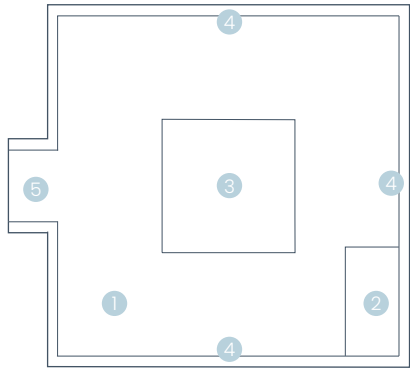

Sizes

2.05m (L) x 2.05m (W) | Flat Bottom Depth 0.90m

Size Note: Dimensions are of the spa shell only and may be rounded.

The Haven

with Overflow

Embodying modern elegance, The Haven with Overflow transforms your outdoor space into a sanctuary of serenity.

Sizes

2.05m (L) x 2.05m (W) | Flat Bottom Depth 0.90m

Size Note: Dimensions are of the spa shell only and may be rounded.

Spa Features

- 1 Wrap-around Seating
- 2 Entry/Exit Step
- 3 Footwell
- 4 Customisable Jet Placement
- 5 Optional Overflow