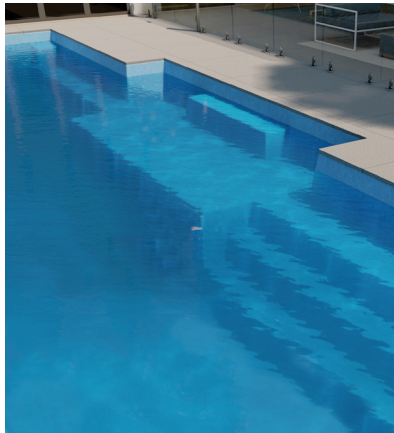

The Eternal

Let summer reign forever with the zest and splendour of The Eternal. This timeless and stylish design enchants its audience as your backyard becomes the hub of family interaction and connection. The unique outset bench creates this pool style's distinctive shape and will work in harmony with any backyard setting. Enjoy a seamless transition both in and out of the pool with the twin entry steps on either side of the pool and the centre entry step. Summer sun enthusiasts can take full advantage of all the fun on the central splash deck with easy access to the spacious swim corridor that spans the entirety of the pool. The Eternal is for those who understand that the secret of life is to swim/live in the moment.

Presented in
Mist

Bench Seat

Splash Deck

Sloped Pool Floor

Sizes

12.20m (L) x 4.40m (W) | Min Depth 1.05m • Max Depth 1.85m

10.70m (L) x 4.40m (W) | Min Depth 1.10m • Max Depth 1.80m

9.15m (L) x 4.40m (W) | Min Depth 1.15m • Max Depth 1.75m

Pool Features

- 1 Outset Entry Point
- 2 Three Entry Steps
- 3 Full Length Bench Seat
- 4 Central Splash Deck
- 5 Full Length Swimming Corridor
- 6 Steps into Pool
- 7 Wrap-around Safety Ledge
- 8 Sloping Pool Floor