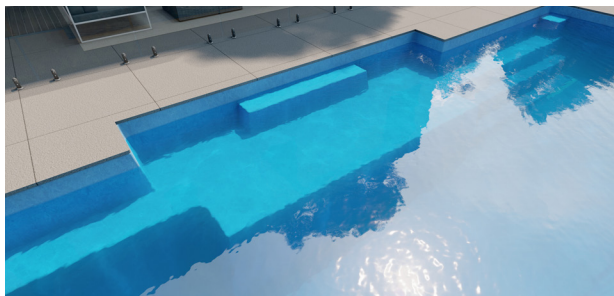

The Eternal

Let summer reign forever with the zest and splendour of The Eternal. This timeless and stylish design enchants its audience as your backyard becomes the hub of family interaction and connection. The unique outset bench creates this pool style's distinctive shape and will work in harmony with any backyard setting. Enjoy a seamless transition both in and out of the pool with the twin entry steps on either side of the pool and the centre entry step. Summer sun enthusiasts can take full advantage of all the fun on the central splash deck with easy access to the spacious swim corridor that spans the entirety of the pool. The Eternal is for those who understand that the secret of life is to swim/live in the moment.

Presented in
Mist

Bench Seat

Splash Deck

Sloped Pool Floor

Sizes

12.20m (L) x 4.40m (W) | Min Depth 1.05m • Max Depth 1.85m

10.70m (L) x 4.40m (W) | Min Depth 1.10m • Max Depth 1.80m

9.15m (L) x 4.40m (W) | Min Depth 1.15m • Max Depth 1.75m

8.20m (L) x 4.40m (W) | Min Depth 1.20m • Max Depth 1.70m

7.00m (L) x 3.60m (W) | Min Depth 1.25m • Max Depth 1.65m

6.10m (L) x 3.60m (W) | Min Depth 1.30m • Max Depth 1.60m

Size Note: Dimensions are of the pool shell only and may be rounded.

Pool Features

- 1 Outset Entry Point
- 2 Three Entry Steps
- 3 Full Length Bench Seat
- 4 Central Splash Deck
- 5 Full Length Swimming Corridor
- 6 Steps into Pool
- 7 Wrap-around Safety Ledge
- 8 Sloping Pool Floor