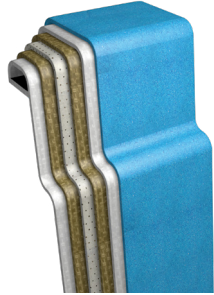

The Eternal

Let summer reign forever with the zest and splendour of The Eternal. This timeless and stylish design enchants its audience as your backyard becomes the hub of family interaction and connection. The unique outset bench creates this pool style's distinctive shape and will work in harmony with any backyard setting. Enjoy a seamless transition both in and out of the pool with the twin entry steps on either side of the pool and the centre entry step. Summer sun enthusiasts can take full advantage of all the fun on the central splash deck with easy access to the spacious swim corridor that spans the entirety of the pool. The Eternal is for those who understand that the secret of life is to swim/live in the moment.

Presented in
Mist

Bench Seat

Splash Deck

Sloped Pool Floor

Sizes

12.20m (L) x 4.40m (W) | Min Depth 1.05m • Max Depth 1.85m

10.70m (L) x 4.40m (W) | Min Depth 1.10m • Max Depth 1.80m

9.15m (L) x 4.40m (W) | Min Depth 1.15m • Max Depth 1.75m

8.20m (L) x 4.40m (W) | Min Depth 1.20m • Max Depth 1.70m

7.00m (L) x 3.60m (W) | Min Depth 1.25m • Max Depth 1.65m

6.10m (L) x 3.60m (W) | Min Depth 1.30m • Max Depth 1.60m

Size Note: Dimensions are of the pool shell only and may be rounded.

Materials

Nexus Pools are built using high-performance, corrosive-resistant vinyl ester resin within all layers of application, providing the highest level of structural integrity and protection against osmosis. We stand behind our products 100% and offer an industry-leading Lifetime Structural Warranty and a Lifetime Structural Osmosis Warranty.