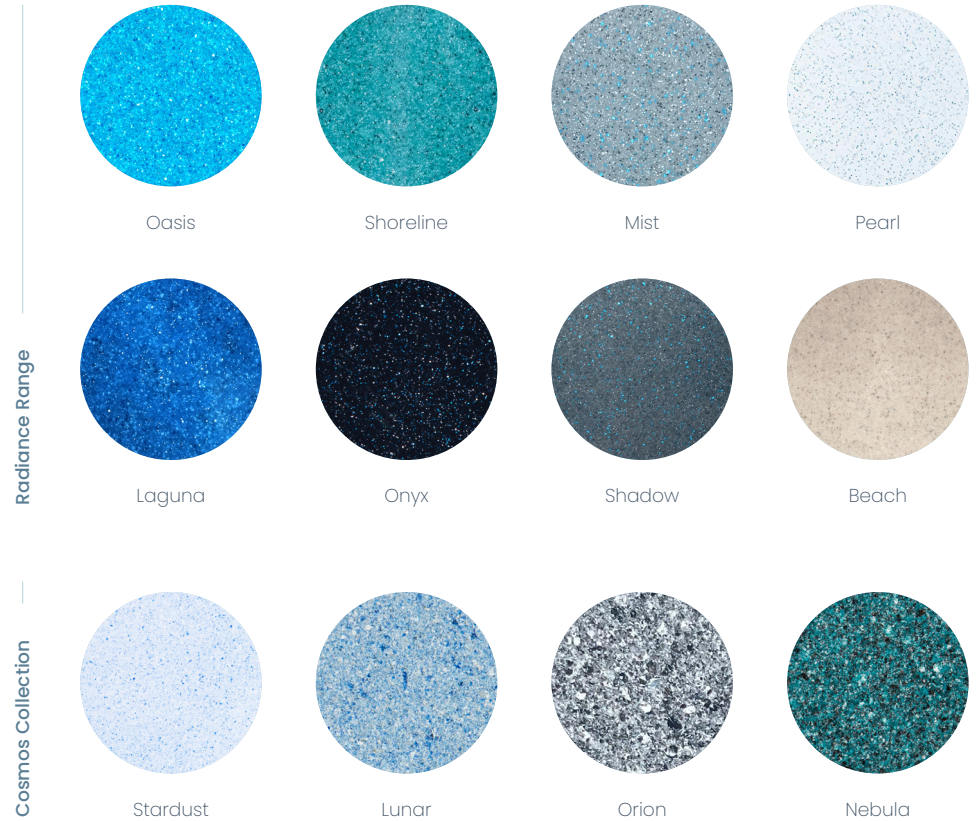

Colour Range

Featuring industry leading colour technology from allnex, Nexus Pools' colour selection will set the tone in capturing memories and enhancing special life moments.

Colour Note: Colours are examples and are artist impressions only. Colours may vary from the finished product.