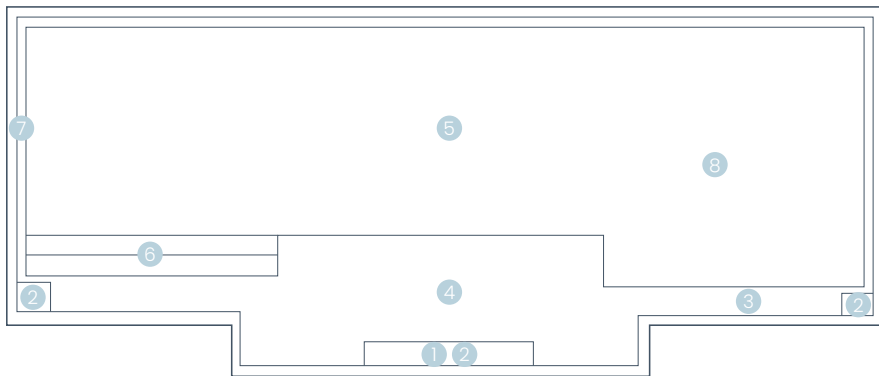

Presented in
Mist

Bench Seat

Splash Deck

Sloped Pool Floor

Sizes

12.20m (L) x 4.40m (W) | Min Depth 1.05m • Max Depth 1.85m

10.70m (L) x 4.40m (W) | Min Depth 1.10m • Max Depth 1.80m

9.15m (L) x 4.40m (W) | Min Depth 1.15m • Max Depth 1.75m

8.20m (L) x 4.40m (W) | Min Depth 1.20m • Max Depth 1.70m

7.00m (L) x 3.60m (W) | Min Depth 1.25m • Max Depth 1.65m

6.10m (L) x 3.60m (W) | Min Depth 1.30m • Max Depth 1.60m

Size Note: Dimensions are of the pool shell only and may be rounded.

Pool Features

- 1 Outset Entry Point
- 2 Three Entry Steps
- 3 Full Length Bench Seat
- 4 Central Splash Deck
- 5 Full Length Swimming Corridor
- 6 Steps into Pool
- 7 Wrap-around Safety Ledge
- 8 Sloping Pool Floor