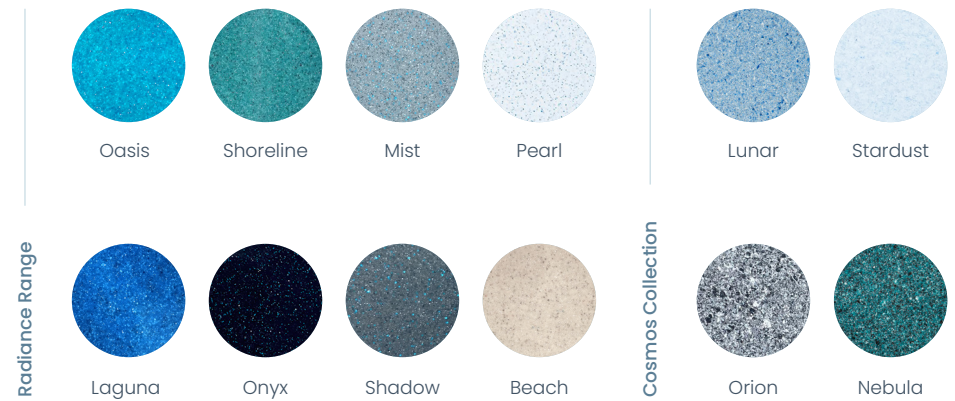

Colour Range

Featuring industry leading colour technology from allnex, Nexus Pools' colour selection will set the tone in capturing memories and enhancing special life moments.

Colour Note: Colours are examples and are artist impressions only. Colours may vary from the finished product.