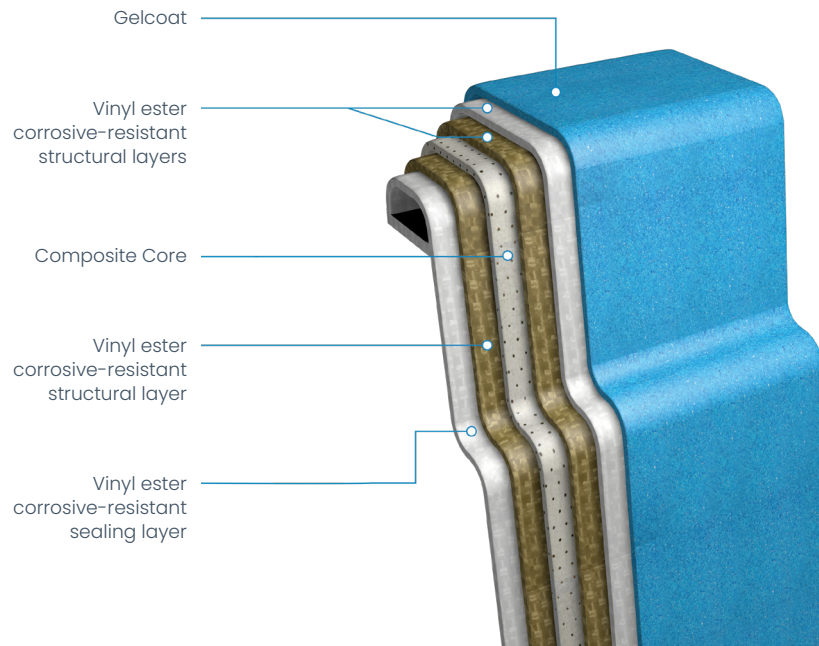

The Retreat • 3 Sizes

- 12.20m (L) x 4.40m (W) | Min Depth 1.20m • Max Depth 2.00m
- 10.00m (L) x 4.40m (W) | Min Depth 1.20m • Max Depth 1.85m
- 8.20m (L) x 4.40m (W) | Min Depth 1.20m • Max Depth 1.70m
- Spa Size 1.70m (L) x 1.70m (W) | Depth 0.95m

The Journey • 2 Sizes

- 5.00m (L) x 2.40m (W) | Min Depth 1.10m • Max Depth 1.50m
- 6.10m (L) x 2.40m (W) | Min Depth 1.10m • Max Depth 1.60m

The Escape • 2 Sizes

- 5.00m (L) x 3.20m (W) | Min Depth 1.10m • Max Depth 1.50m
- 6.10m (L) x 3.20m (W) | Min Depth 1.10m • Max Depth 1.60m

Size Note: Dimensions are of the pool shell only and may be rounded.

Materials

Nexus Pools are built using high-performance, corrosive-resistant vinyl ester resin within all layers of application, providing the highest level of structural integrity and protection against osmosis.

Colour Range

Featuring industry leading colour technology from allnex, Nexus Pools' colour selection will set the tone in capturing memories and enhancing special life moments.

Colour Note: Colours are examples and are artist impressions only. Colours may vary from the finished product.