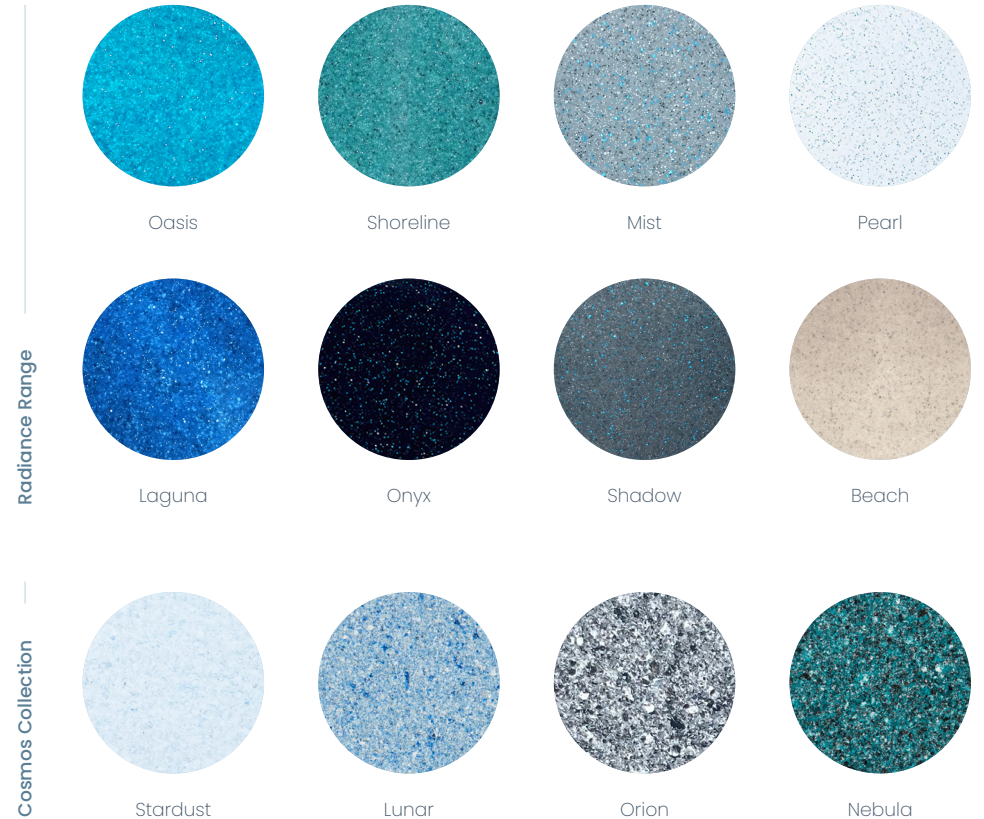

### Colour Range

Featuring industry leading colour technology from allnex, Nexus Pools' colour selection will set the tone in capturing memories and enhancing special life moments.

Colour Note: Colours are examples and are artist impressions only. Colours may vary from the finished product.