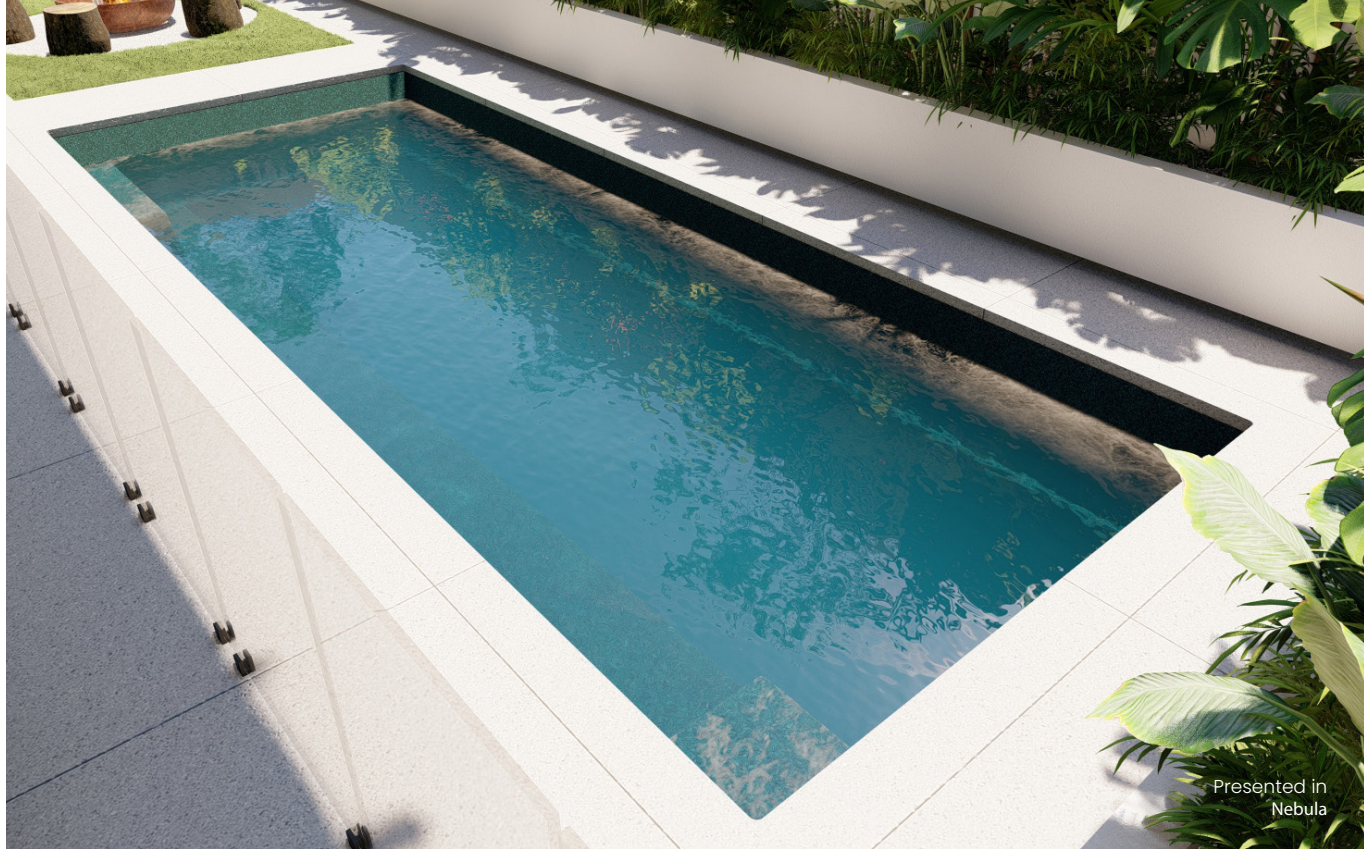

# The Journey

The Journey is a plunge pool which emerges as an outstanding solution that turns space limitations into opportunities.

Its narrow design is a testament to ingenuity, tailored to fit comfortably into smaller areas without compromising on impact or functionality. Dual access points enhance the pool's accessibility to the full-length bench seat that stretches from entry point to entry point. Steps cascade down into the shallow end, inviting swimmers into an unobstructed swimming corridor.

The Journey embodies the idea that limited space doesn't equate to compromise. The narrow expanse transforms backyards into captivating aquatic havens, where relaxation and recreation coexist harmoniously.

Bench Seat

Plunge Pool

Sloped Pool Floor

## Sizes

5.00m (L) x 2.40m (W) | Min Depth 1.10m • Max Depth 1.50m

6.10m (L) x 2.40m (W) | Min Depth 1.10m • Max Depth 1.60m

Size Note: Dimensions are of the pool shell only and may be rounded.

Presented in Nebula