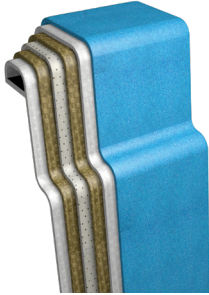

## Sizes

5.00m (L) x 2.40m (W) | Min Depth 1.10m • Max Depth 1.50m

6.10m (L) x 2.40m (W) | Min Depth 1.10m • Max Depth 1.60m

Size Note: Dimensions are of the pool shell only and may be rounded.

Presented in Nebula

### Materials

Nexus Pools are built using high-performance, corrosive-resistant vinyl ester resin within all layers of application, providing the highest level of structural integrity and protection against osmosis. We stand behind our products 100% and offer an industry-leading Lifetime Structural Warranty and a Lifetime Structural Osmosis Warranty.