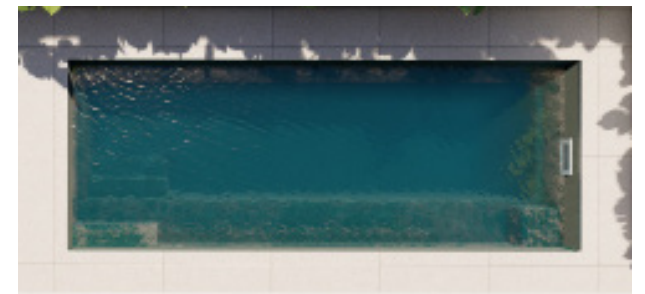

# The Journey

The Journey is a plunge pool which emerges as an outstanding solution that turns space limitations into opportunities.

Its narrow design is a testament to ingenuity, tailored to fit comfortably into smaller areas without compromising on impact or functionality. Dual access points enhance the pool's accessibility to the full-length bench seat that stretches from entry point to entry point. Steps cascade down into the shallow end, inviting swimmers into an unobstructed swimming corridor.

Bench Seat

Plunge Pool

Sloped Pool Floor

## Sizes

5.00m (L) x 2.40m (W) | Min Depth 1.10m • Max Depth 1.50m

6.10m (L) x 2.40m (W) | Min Depth 1.10m • Max Depth 1.60m

Size Note: Dimensions are of the pool shell only and may be rounded.

Presented in Nebula

### Pool Features

- 1 Wrap-around Safety Ledge
- 2 Sloping Pool Floor
- 3 Dual Entry Steps
- 4 Steps into Pool
- 5 Full Length Bench Seat
- 6 Swimming Corridor
- 7 Plunge Pool