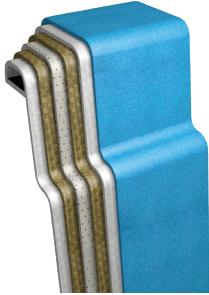

# The Eternal

Let summer reign forever with the zest and splendour of The Eternal. This timeless and stylish design enchants its audience as your backyard becomes the hub of family interaction and connection. The unique outset bench creates this pool style's distinctive shape and will work in harmony with any backyard setting. Enjoy a seamless transition both in and out of the pool with the twin entry steps on either side of the pool and the centre entry step. Summer sun enthusiasts can take full advantage of all the fun on the central splash deck with easy access to the spacious swim corridor that spans the entirety of the pool. The Eternal is for those who understand that the secret of life is to swim/live in the moment.

7.00m (L) x 3.60m (W) | Min Depth 1.25m • Max Depth 1.65m

6.10m (L) x 3.60m (W) | Min Depth 1.30m • Max Depth 1.60m

Size Note: Dimensions are of the pool shell only and may be rounded.

Presented in Mist

### Materials

Nexus Pools are built using high-performance, corrosive-resistant vinyl ester resin within all layers of application, providing the highest level of structural integrity and protection against osmosis. We stand behind our products 100% and offer an industry-leading Lifetime Structural Warranty and a Lifetime Structural Osmosis Warranty.

### Pool Features

- 1 Outset Entry Point
- 2 Three Entry Steps
- 3 Full Length Bench Seat
- 4 Central Splash Deck
- 5 Full Length Swimming Corridor
- 6 Steps into Pool
- 7 Wrap-around Safety Ledge
- 8 Sloping Pool Floor