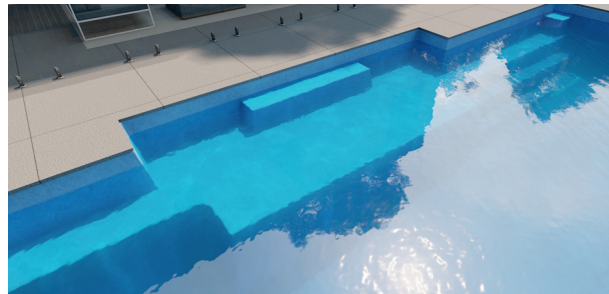

# The Eternal

Let summer reign forever with the zest and splendour of The Eternal. This timeless and stylish design enchants its audience as your backyard becomes the hub of family interaction and connection. The unique outset bench creates this pool style's distinctive shape and will work in harmony with any backyard setting. Enjoy a seamless transition both in and out of the pool with the twin entry steps on either side of the pool and the centre entry step. Summer sun enthusiasts can take full advantage of all the fun on the central splash deck with easy access to the spacious swim corridor that spans the entirety of the pool. The Eternal is for those who understand that the secret of life is to swim/live in the moment.

Bench Seat

Splash Deck

Sloped Pool Floor

7.00m (L) x 3.60m (W) | Min Depth 1.25m • Max Depth 1.65m

6.10m (L) x 3.60m (W) | Min Depth 1.30m • Max Depth 1.60m

Size Note: Dimensions are of the pool shell only and may be rounded.

Presented in Mist

### Pool Features

- 1 Outset Entry Point
- 2 Three Entry Steps
- 3 Full Length Bench Seat
- 4 Central Splash Deck
- 5 Full Length Swimming Corridor
- 6 Steps into Pool
- 7 Wrap-around Safety Ledge
- 8 Sloping Pool Floor