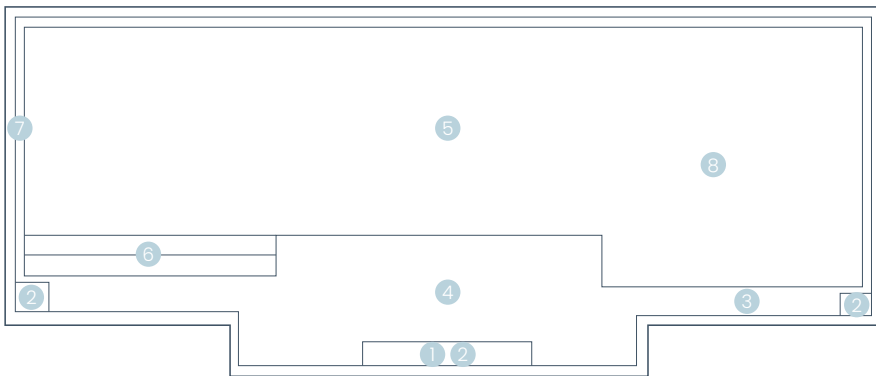

## Sizes

12.20m (L) x 4.40m (W) | Min Depth 1.05m • Max Depth 1.85m

10.70m (L) x 4.40m (W) | Min Depth 1.10m • Max Depth 1.80m

9.15m (L) x 4.40m (W) | Min Depth 1.15m • Max Depth 1.75m

8.20m (L) x 4.40m (W) | Min Depth 1.20m • Max Depth 1.70m

7.00m (L) x 3.60m (W) | Min Depth 1.25m • Max Depth 1.65m

6.10m (L) x 3.60m (W) | Min Depth 1.30m • Max Depth 1.60m

Size Note: Dimensions are of the pool shell only and may be rounded.

Presented in Mist

### Pool Features

- 1 Outset Entry Point
- 2 Three Entry Steps
- 3 Full Length Bench Seat
- 4 Central Splash Deck
- 5 Full Length Swimming Corridor
- 6 Steps into Pool
- 7 Wrap-around Safety Ledge
- 8 Sloping Pool Floor