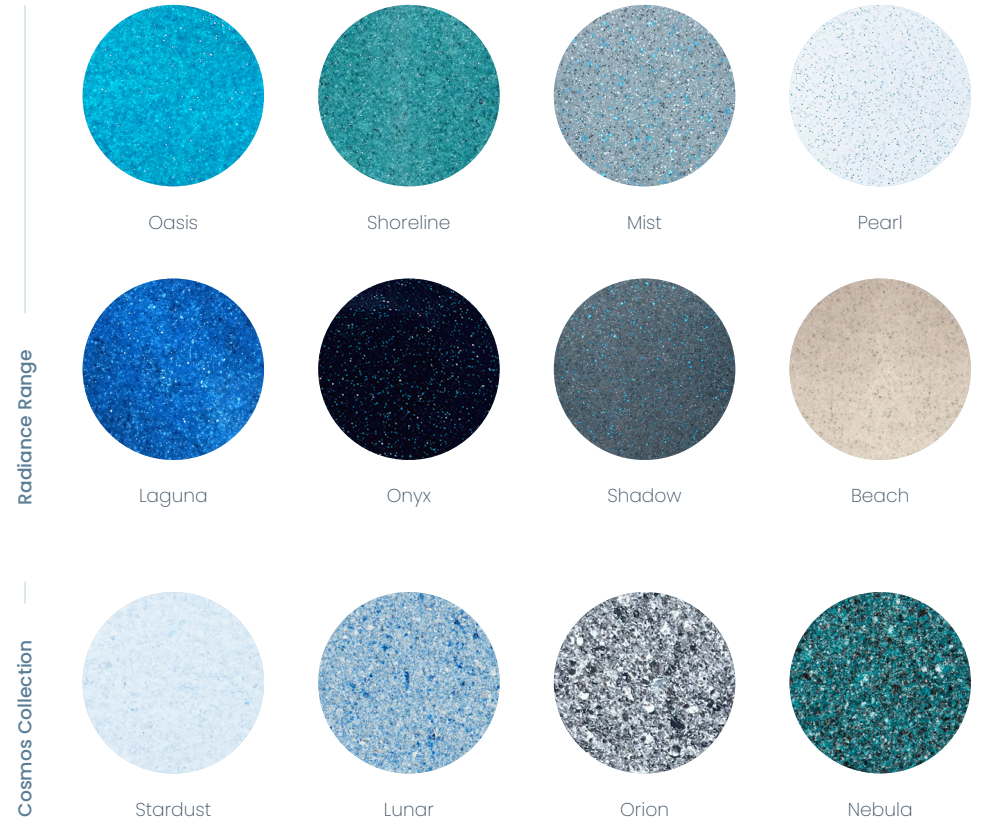

### Colour Range

Featuring industry leading colour technology from allnex, Nexus Pools' colour selection will set the tone in capturing memories and enhancing special life moments.

Colour Note: Colours are examples and are artist impressions only. Colours may vary from the finished product.