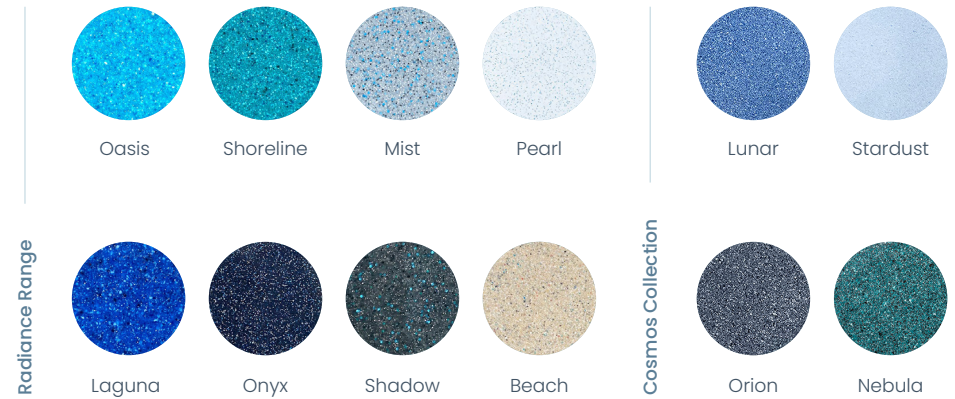

\*Dimensions are of the swimming pool shell only and may be rounded.

### Colour Range

Featuring industry leading colour technology from allnex, Nexus Pools' colour selection will set the tone in capturing memories and enhancing special life moments.