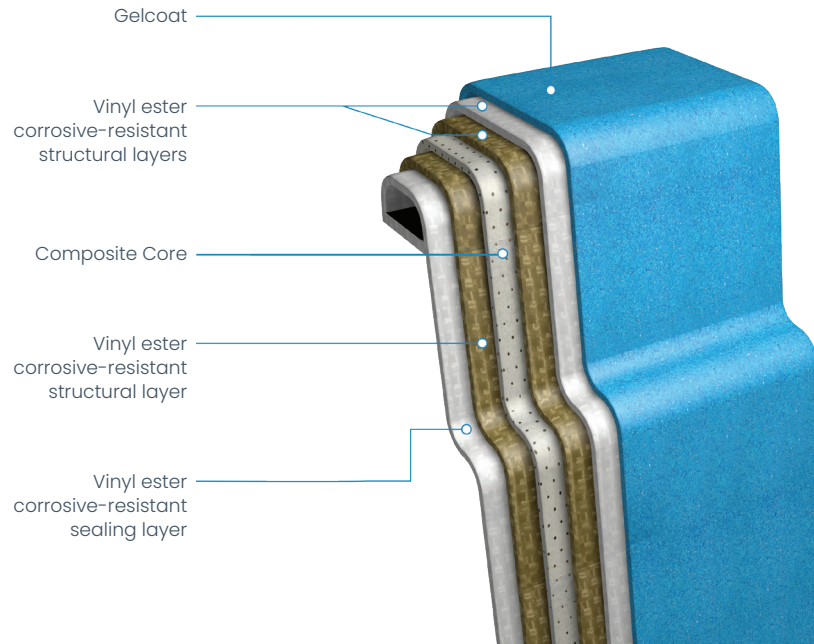

### The Unity • 6 Sizes

12.20m (L) x 4.40m (W) | Min Depth 1.20m • Max Depth 2.00m  
 10.00m (L) x 4.40m (W) | Min Depth 1.20m • Max Depth 1.85m  
 9.15m (L) x 4.40m (W) | Min Depth 1.20m • Max Depth 1.80m  
 8.20m (L) x 4.40m (W) | Min Depth 1.20m • Max Depth 1.70m  
 7.00m (L) x 3.80m (W) | Min Depth 1.20m • Max Depth 1.60m  
 6.10m (L) x 3.50m (W) | Min Depth 1.20m • Max Depth 1.60m

\*Dimensions are of the swimming pool shell only and may be rounded.

### Materials

Nexus Pools are built using high-performance, corrosive-resistant vinyl ester resin within all layers of application, providing the highest level of structural integrity and protection against osmosis.