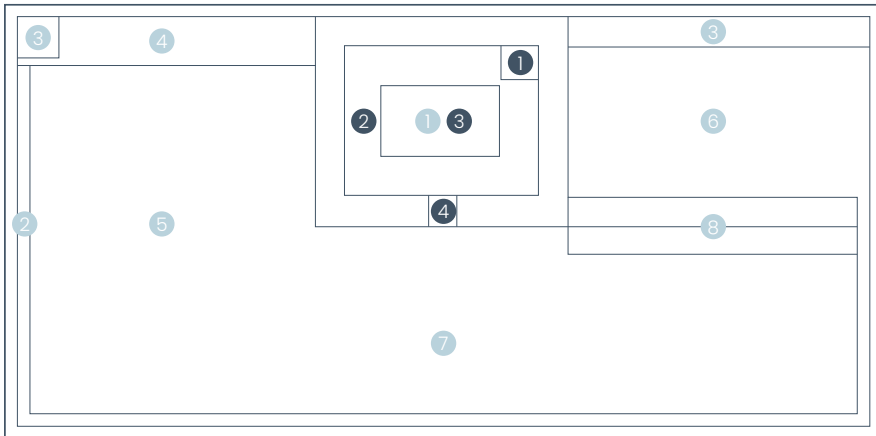

Raised Spa

Splash Deck

Flat Bottom Floor

Sizes

7.60m (L) x 3.80m (W) | Depth 1.40m

6.10m (L) x 3.80m (W) | Depth 1.40m

Spa Size 1.70m (L) x 1.40m (W) | Depth 0.95m

*Dimensions are of the swimming pool shell only and may be rounded.

Pool Features

- 1 Built-in Spa
- 2 Wrap-around Safety Ledge
- 3 Dual Entry Steps
- 4 Bench Seat
- 5 Flat Bottom Floor
- 6 Splash Deck
- 7 Swimming Corridor
- 8 Steps into Pool

Spa Features

- 1 Spa Entry Step
- 2 Wrap-around Seat
- 3 Spa footwell
- 4 Spill-over Ledge