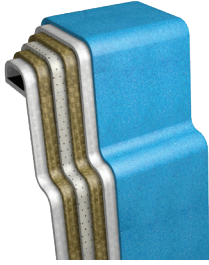

Raised Spa

Splash Deck

Flat Bottom Floor

Sizes

7.60m (L) x 3.80m (W) | Depth 1.40m

6.10m (L) x 3.80m (W) | Depth 1.40m

Spa Size 1.70m (L) x 1.40m (W) | Depth 0.95m

*Dimensions are of the swimming pool shell only and may be rounded.

Presented in Pearl

Materials

Nexus Pools are built using high-performance, corrosive-resistant vinyl ester resin within all layers of application, providing the highest level of structural integrity and protection against osmosis.