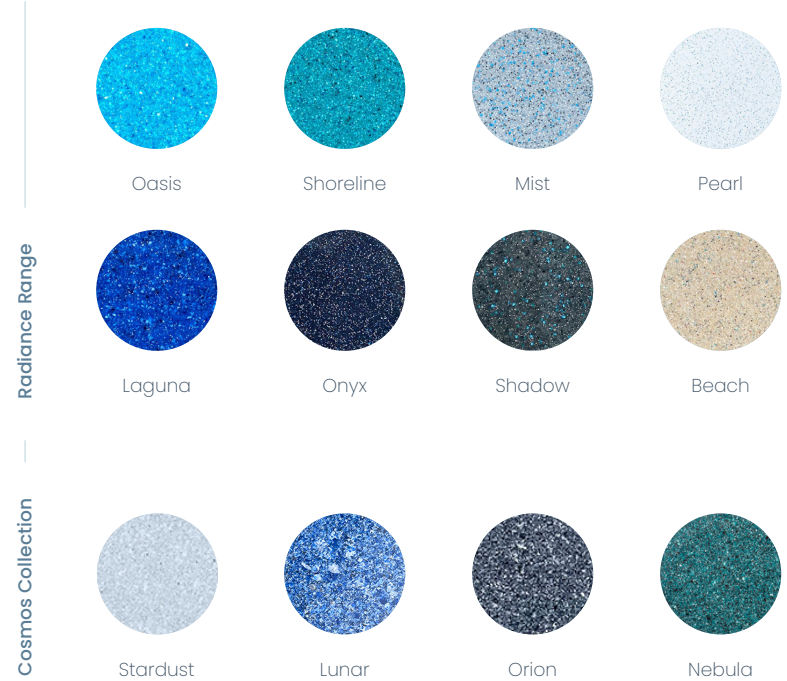

Colour Range

Featuring industry leading colour technology from allnex, Nexus Pools' colour selection will set the tone in capturing memories and enhancing special life moments.

Connect With Us

To learn more about the Nexus Pools range, contact your authorised dealership today!